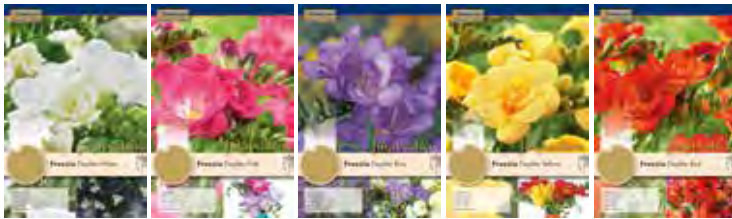

FREESIA DOUBLE

Size: 6/8 cm
760 835 5 x 150 Bulbs
8711805124403