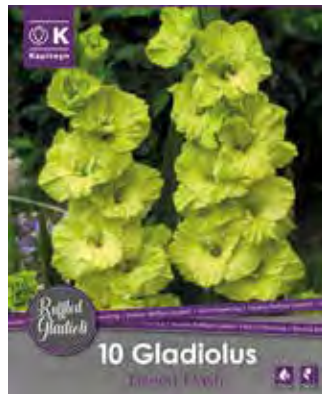

**Gladiolus Ruffled
Green Flash**

Size: 12/14 cm   15 x 10 Bulbs
671 820   8711805087333