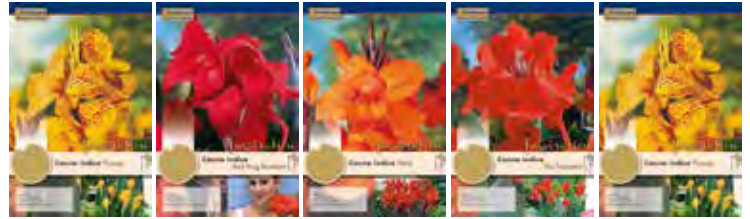

CANNA

Size: I
760 792 5 x 10 Bulbs
8711805124427