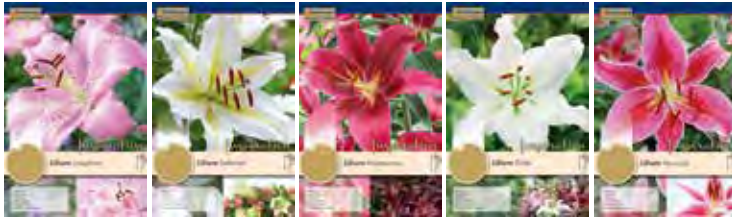

LILIUM ORIENTAL

Size: 16/18 cm
760 710 5 x 25 Bulbs
8711805124304