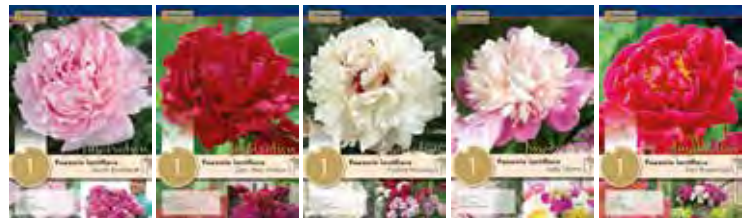

PAEONIA

Size: 2/3 cm
760 796 5 x 8 Bulbs
8711805124441